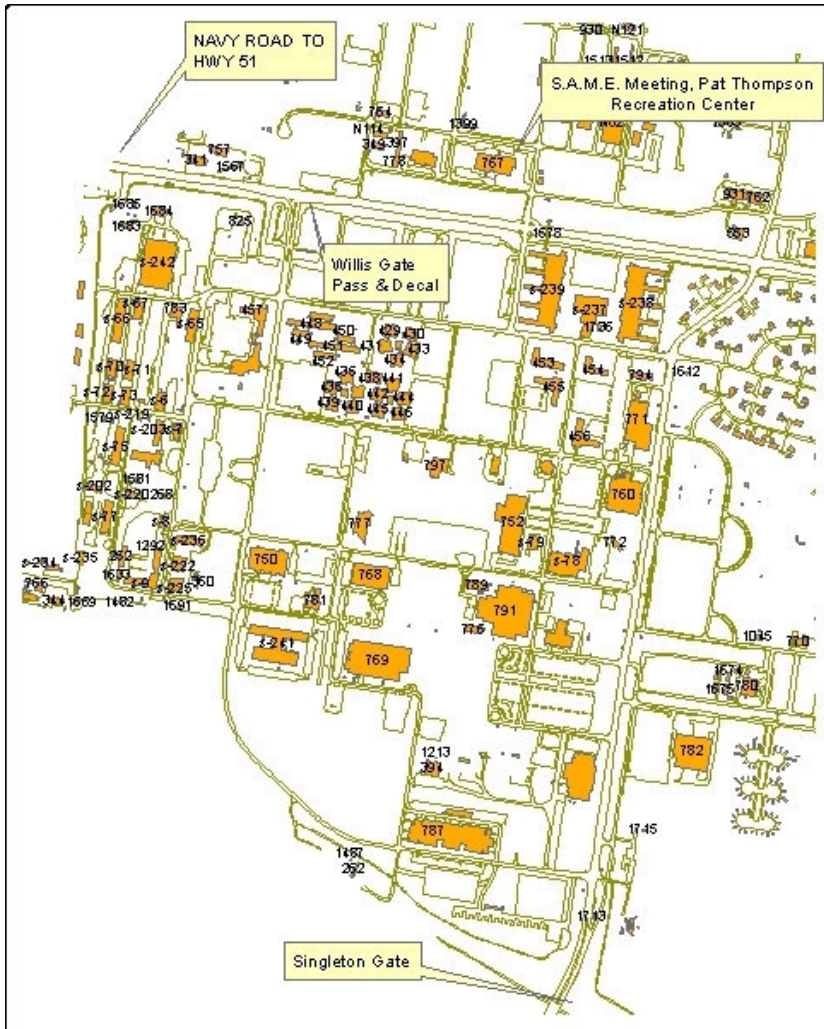

SAME MEETING NAVAL SUPPORT ACTIVITY MID-SOUTH BLD 767 PAT THOMPSON RECREATION CENTER

Legend

- STREETS
- BUILDINGS
- PARKING
- PROPERTYLINE